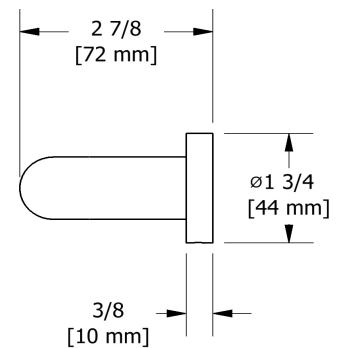

### Description

- 2 anchor points

60 cm (24") towel bar  
**PB5**

Sizes, models and finishes may differ from thoses presented.