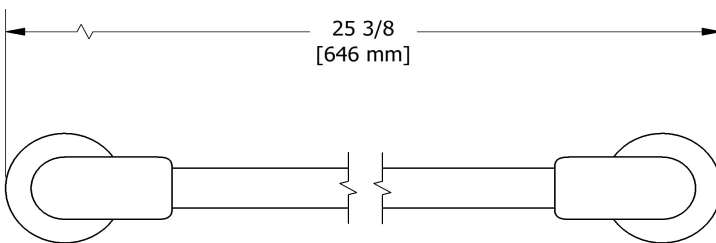

### Description

- 2 anchor points

60 cm (24") towel bar  
**PB5**

Sizes, models and finishes may differ from thoses presented.